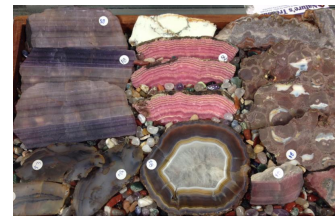

New Slabs

CrystalsByNature.com

Are you interested in receiving information and specials from our online store? [Click here to get on their list!](#)

New Arrivals

Black Banded Agate Obelisk